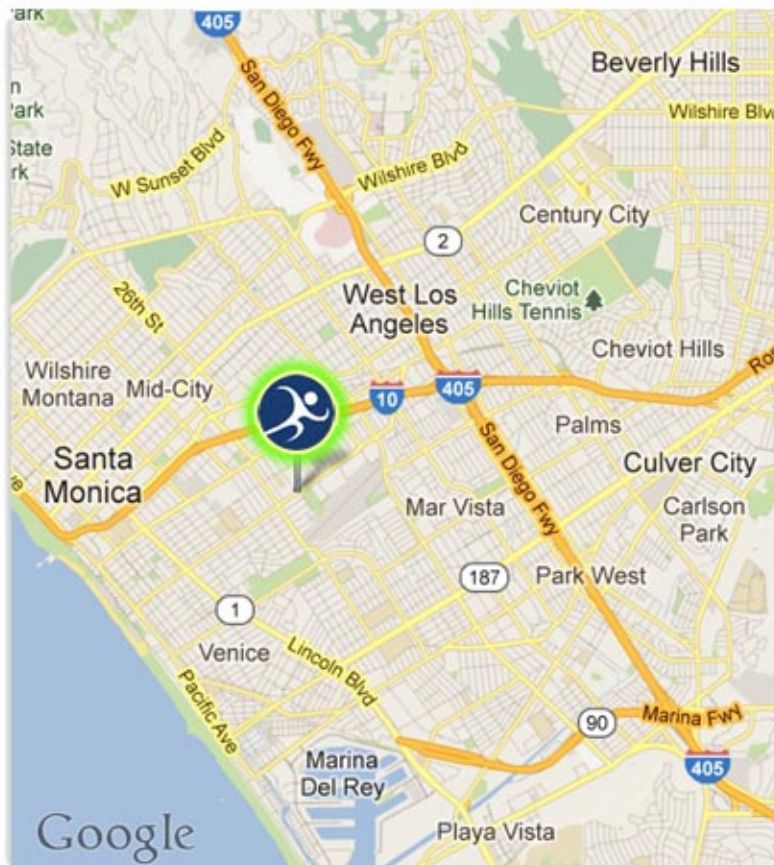

RAPID RELIEF

Gabe Luban
310-923-3595
www.Rapid-Relief.com

**2525 Ocean Park Blvd., Suite 110
Santa Monica, CA 90405**

Use building entrance on Ocean Park Blvd. and walk to Lobby on lefthand side.

PARKING

25th Street - north
No Parking 10am - 2pm.

2601 Ocean Park blvd.
\$2 per 20 minutes,
Free Parking after 5pm.

25th Street - south
Free Parking