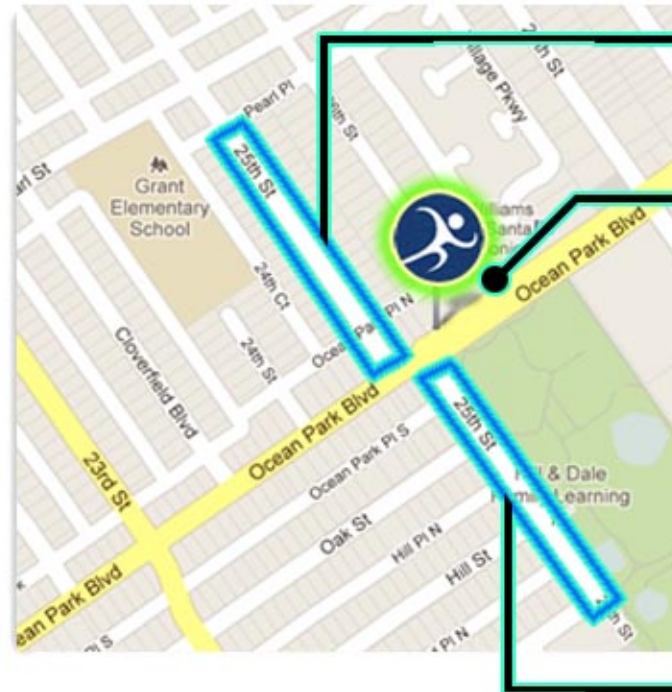

RAPID RELIEF

Gabe Luban
310-923-3595
www.Rapid-Relief.com

**2525 Ocean Park Blvd., Suite 110
Santa Monica, CA 90405**

Use building entrance on Ocean Park Blvd. and walk to Lobby on lefthand side.

PARKING

25th Street - north
No Parking 10am - 2pm.

2601 Ocean Park blvd.
\$2 per 20 minutes,
Free Parking after 5pm.

25th Street - south
Free Parking